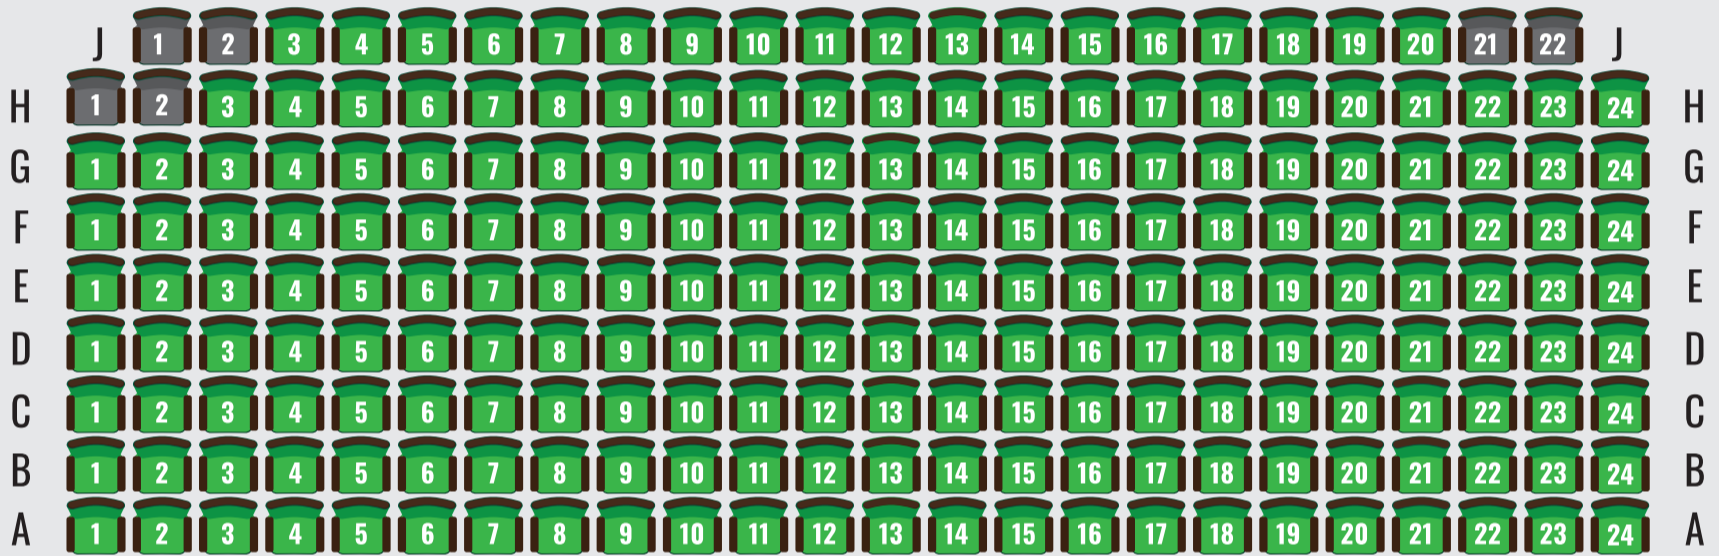

HOUSE SEATS
 WHEELCHAIR ACCESS
 POSSIBLE RESTRICTED LEG ROOM
 POSSIBLE RESTRICTED VIEW
 POSSIBLE LIMITED VIEW

GALLERY

AMPHITHEATRE

CIRCLE

STALLS

STAGE