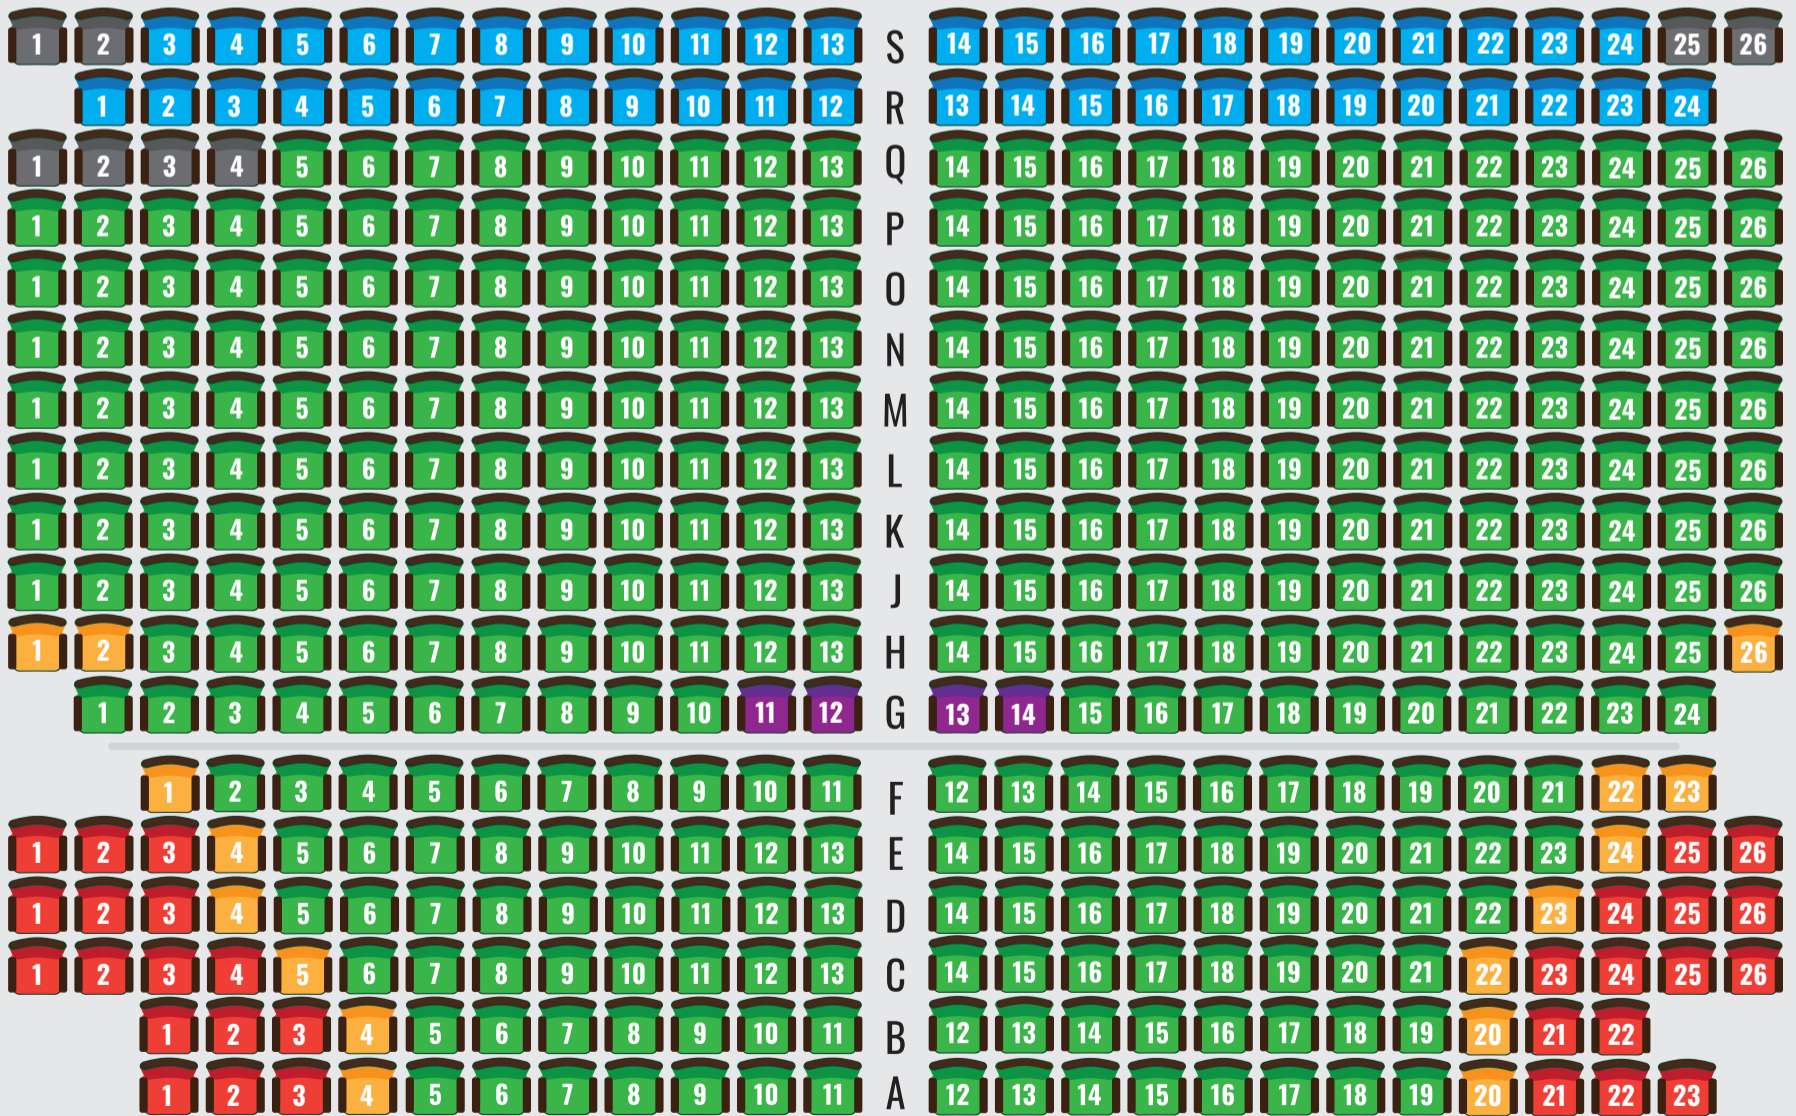

HOUSE SEATS
 WHEELCHAIR ACCESS
 POSSIBLE RESTRICTED LEG ROOM
 POSSIBLE RESTRICTED VIEW
 POSSIBLE LIMITED VIEW

GALLERY

AMPHITHEATRE

CIRCLE

STALLS

STAGE